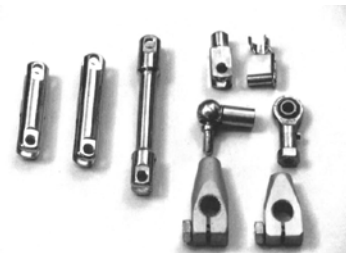

## Rearset Spares

PPMP Part No	Product Description	Retail Price each inc GST
Various	Rear Passenger & Spare folding footpegs only	\$82.50
T02-0040	Gear Spindle Pick-up 30mm centre fine spline	\$41.80
T02-0041	Gear Spindle Pick-up 22mm centre fine spline	\$41.80
T02-0042	Gear Spindle Pick-up 30mm centre coarse spline (Some Suzuki)	\$41.80
T02-0039	90° Connector from Gear Pick-up to Linkage Bar	\$16.50
T02-0033	Rose Joint	\$31.90
T02-0046	Yoke Piece Rearset	\$8.80
T02-0047	Yoke Piece Retaining Clip	\$7.70
T02-0024	Linkage Bar 42mm centres	\$16.50
T02-0026	Linkage Bar 52.5mm centres	\$16.50
T02-0025	Linkage Bar 80mm centres	\$19.80
T02-0092	Linkage Bar Crk 120/30 RH/RH	\$24.20
T02-0038	Linkage Bar Crk 125/20 RH/RH	\$20.90
T02-0063	Linkage Bar Crk 145/20 RH/RH	\$24.20
T02-0080	Linkage Bar Crk 155/30 RH/RH	\$20.90
T02-0089	Linkage Bar Crk 160/25 RH/RH	\$24.20
T02-0078	Linkage Bar Crk 165/10 RH/LH	\$24.20
T02-0037	Linkage Bar Crk 165/10 RH/RH	\$20.90
T02-0036	Linkage Bar Crk 165/20 RH/RH	\$20.90
T02-0085	Linkage Bar Crk 195/20 RH/LH	\$24.20
T02-0064	Linkage Bar Crk 225/30 RH/RH	\$24.20
T02-0124	Linkage Bar Crk 230/20 RH/LH	\$25.30
T02-0125	Linkage Bar Crk 230/20 RH/RH	\$25.30
T02-0142	Linkage Bar Crk 250/45 RH/RH	\$25.30
T02-0160	Linkage Bar Crk 325/25 RH/LH	\$25.30
T02-0091	Linkage Bar Str 70mm RH/RH	\$19.80
T02-0101	Linkage Bar Str 85mm RH/RH	\$20.90
T02-0143	Linkage Bar Str 95mm RH/RH	\$20.90
T02-0062	Linkage Bar Str 125mm RH/RH	\$19.80
T02-0061	Linkage Bar Str 135mm RH/RH	\$19.80
T02-0098	Linkage Bar Str 155mm RH/RH	\$20.90
T02-0035	Linkage Bar Str 170mm RH/RH	\$19.80
T02-0056	Linkage Bar Str 202mm RH/RH	\$20.90
T02-0065	Linkage Bar Str 205mm RH/LH	\$24.20
T02-0130	Linkage Bar Str 225mm RH/LH	\$25.30
T02-0127	Linkage Bar Str 235mm RH/LH	\$25.30
T02-0093	Linkage Bar Str 240mm RH/RH	\$24.20
T02-0095	Linkage Bar Str 250mm RH/LH	\$24.20
T02-0135	Linkage Bar Str 250mm RH/RH	\$24.20
T02-0106	Linkage Bar Str 270mm RH/RH	\$24.20
T02-0161	Linkage Bar Str 275mm RH/LH	\$27.50
T02-0068	Linkage Bar Str 295mm RH/RH	\$24.20
T02-0132	Linkage Bar Str 300mm RH/RH	\$25.30
T02-0144	Linkage Bar Str 320mm RH/RH	\$25.30
T02-0146	Linkage Bar Str 370mm RH/RH	\$27.50
T02-0145	Linkage Bar Str 385mm RH/RH	\$27.50
T02-0122	Linkage Tube Crk 245/15 RH/RH	\$24.20
T02-0107	Linkage Tube Str 155mm RH/RH	\$20.90
T02-0066	Replacement Rubber for Footpegs/Rearsets	\$11.00
T02-0067	Replacement Rubber for Brake/Gear Lever	\$7.70
T02-0016	Replacement gear/brake lever Black	\$58.30
T02-0016/1	Replacement gear/brake lever Alloy	\$58.30