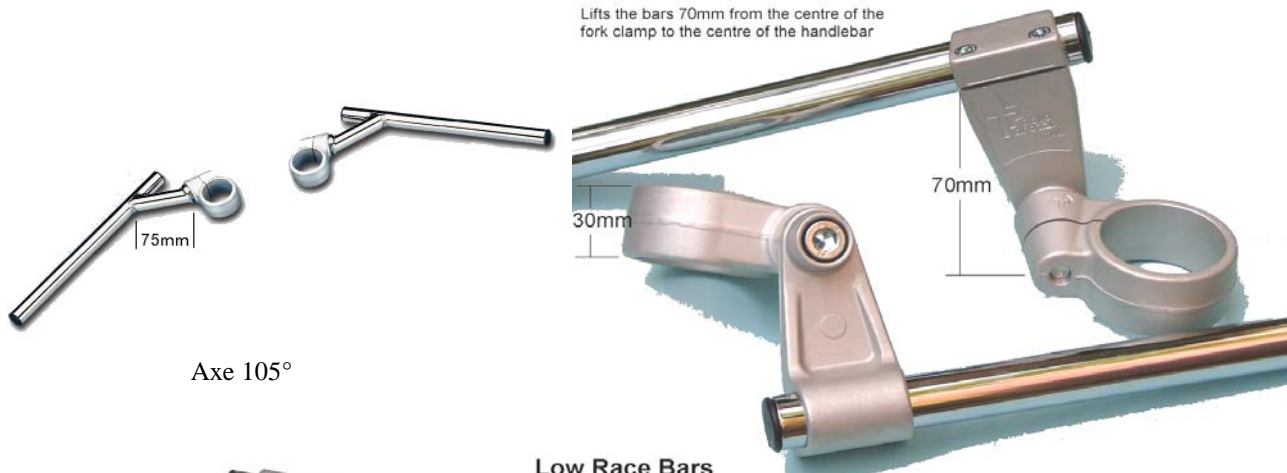

Hi Race Bars

Lifts the bars 70mm from the centre of the fork clamp to the centre of the handlebar

Axe 105°

Low Race Bars

Lifts the bars 35mm from the centre of the fork clamp to the centre of the handlebar